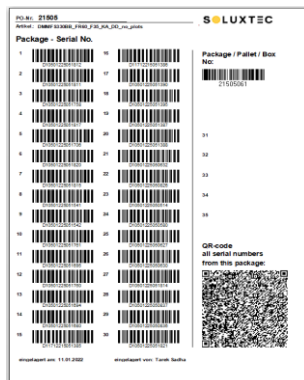

### MINIMUM FORK LENGTHS FOR TRANSPORTATION

		Single stack	Double stack
Forklift	Long side	1.1 m	1.1m
	Short side	1.7 m / 1.1 m	1.7m / 1.1 m
Pallet jack	Long side	1.1m	1m1m
	Short side	1.7 m / 1.1 m	1.7 m / 1.1 m

### PACKAGING INFORMATION

Top panel

Bottom panel

Packaging documentation including: Serial Nr, ID bar codes, description of module type, date of packaging & pallet number